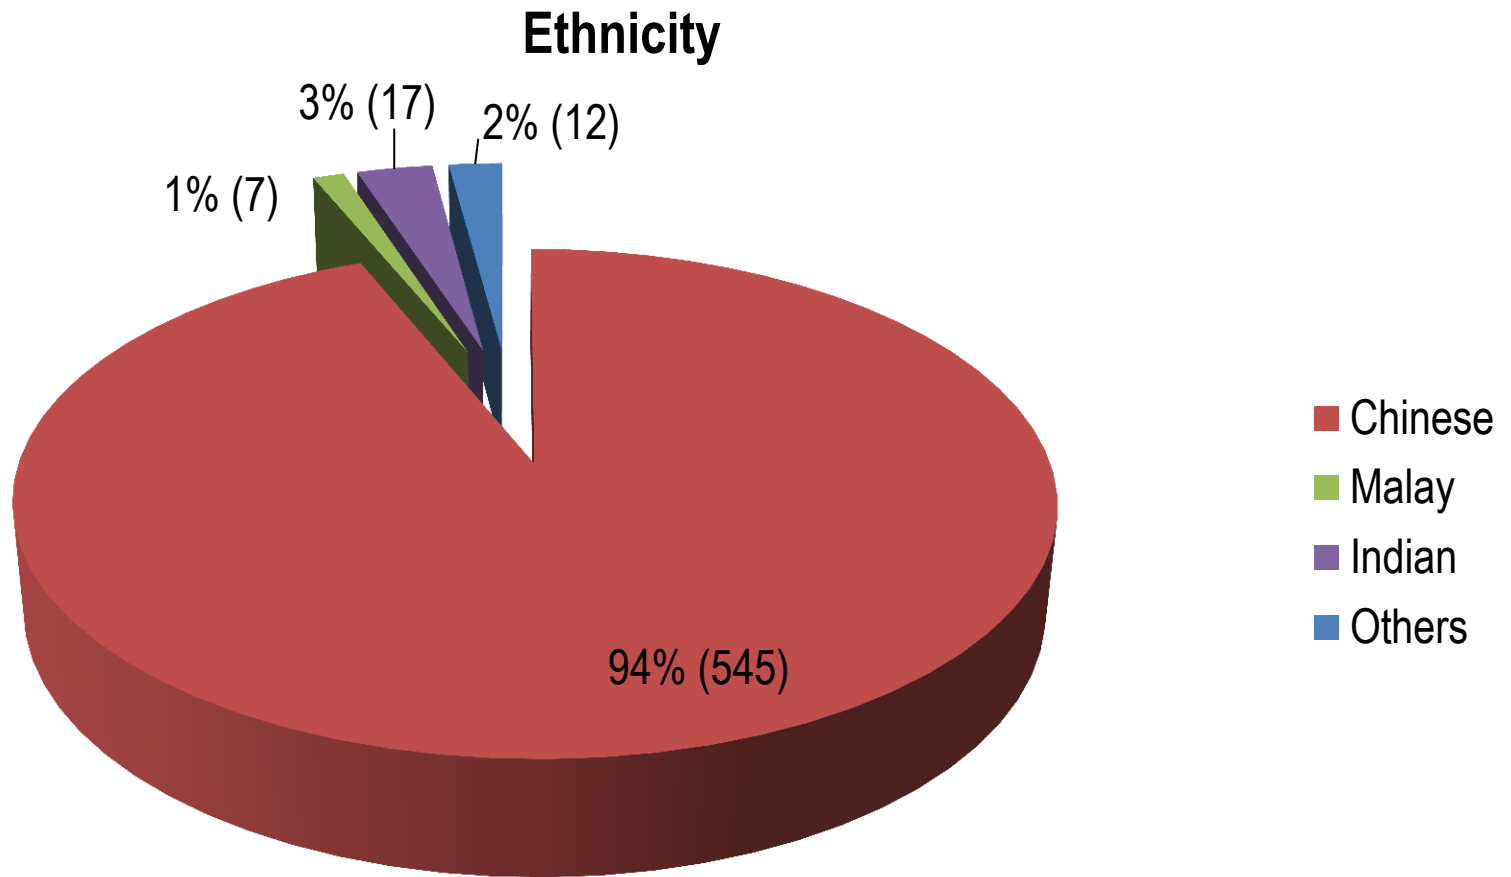

Voluntary Visit Limit