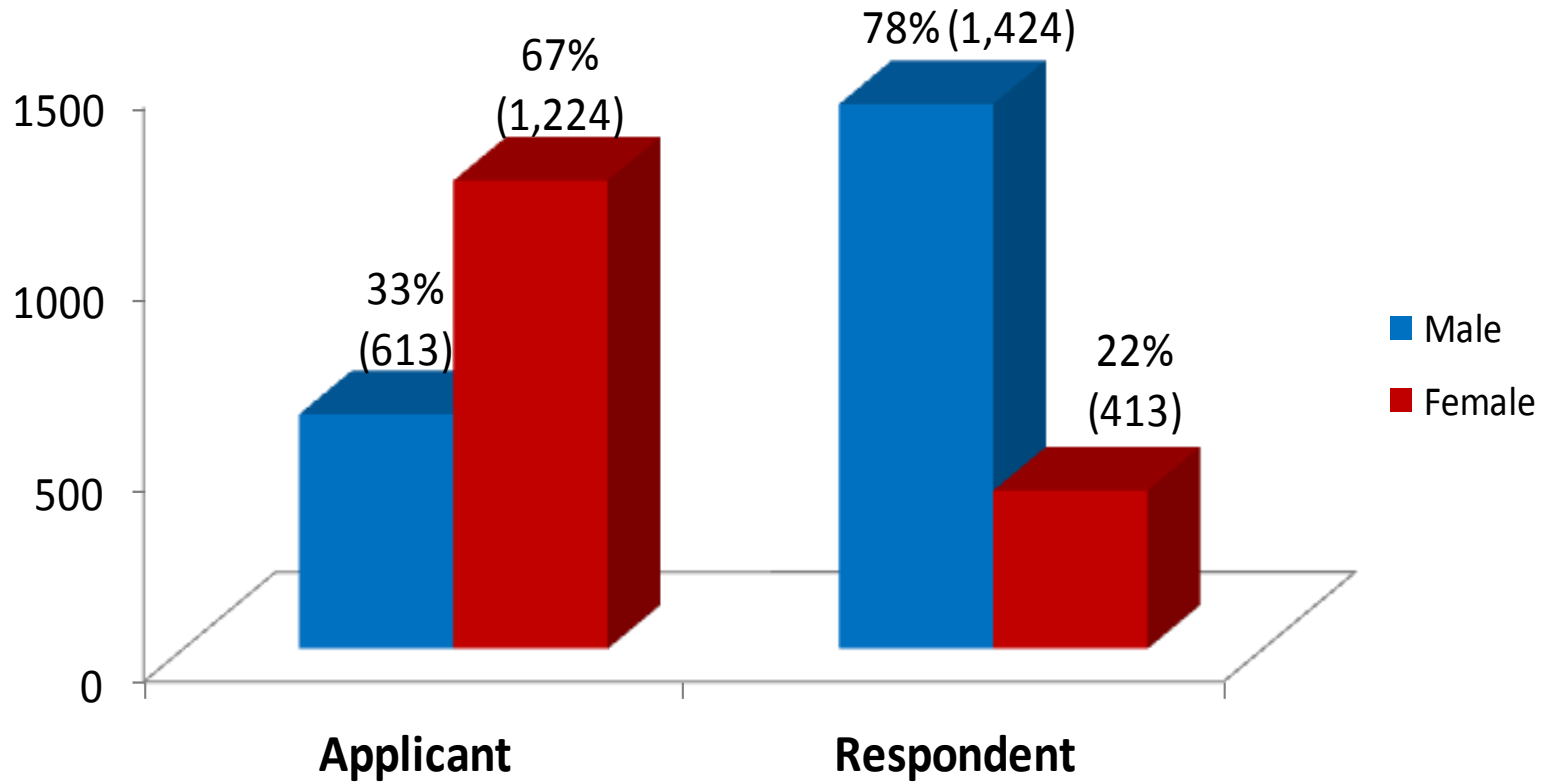

Breakdown of Family Exclusions (Locals)

Breakdown by Gender