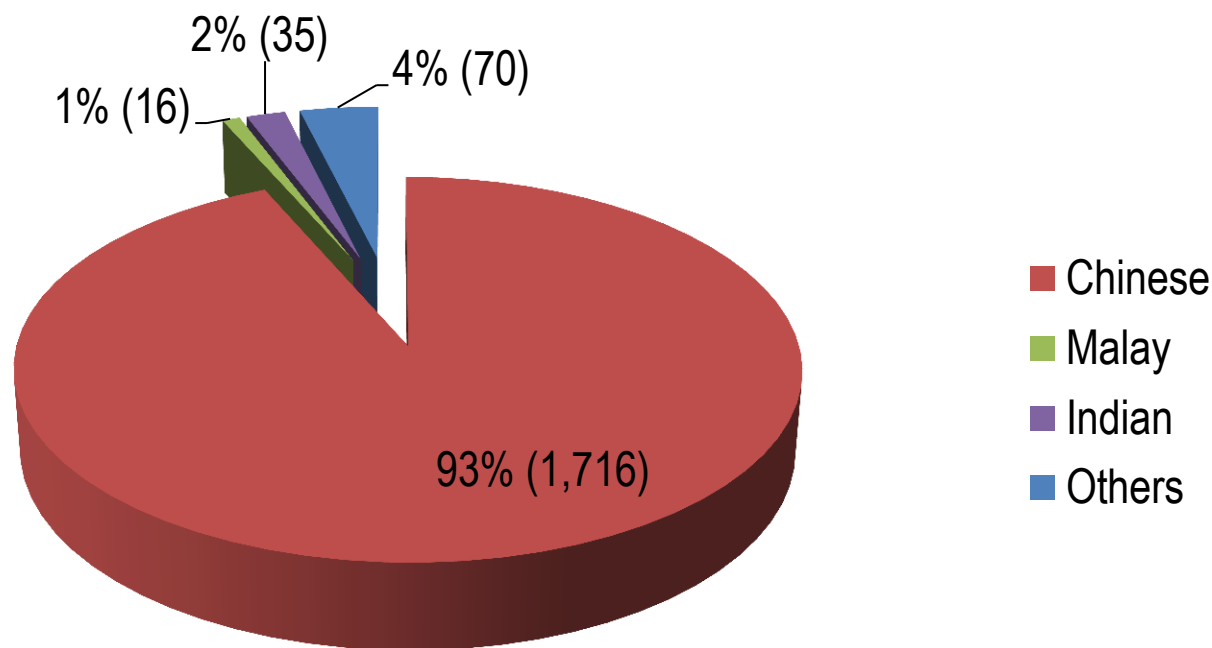

Breakdown of Family Exclusions (Locals)

Breakdown by Ethnicity of Respondents