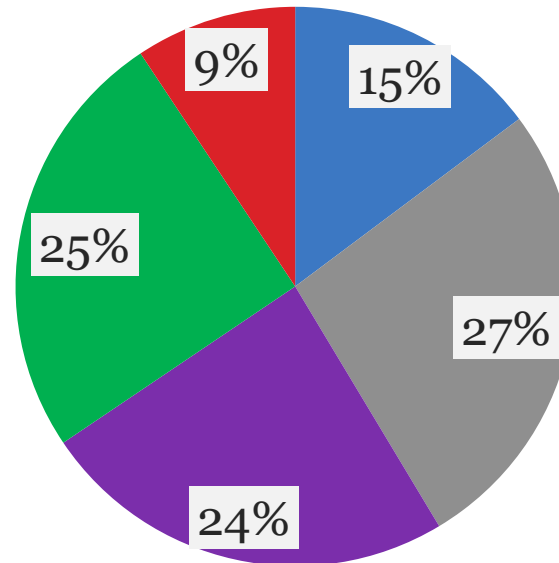

2,879
As of 31 Dec 21

Ethnicity

Gender

Active Jackpot Machine Room Self- Exclusion

4,878

As of 31 Dec 21

Gender

81%

Male

Age

- ≤ 30
- 31 - 40
- 41 - 50
- 51 - 64
- ≥ 65

Active Self-Exclusion from Singapore Pools Online Betting

4,802
As of 31 Dec 21

Gender

85%
Male

Age

- ≤ 30
- 31 - 40
- 41 - 50
- 51 - 64
- ≥ 65

Active Casino Third Party Orders 6,439

consisting of

1,450 Exclusion Order

4,989 Visit Limit

As of 31 Dec 21

Ethnicity

93%
Chinese