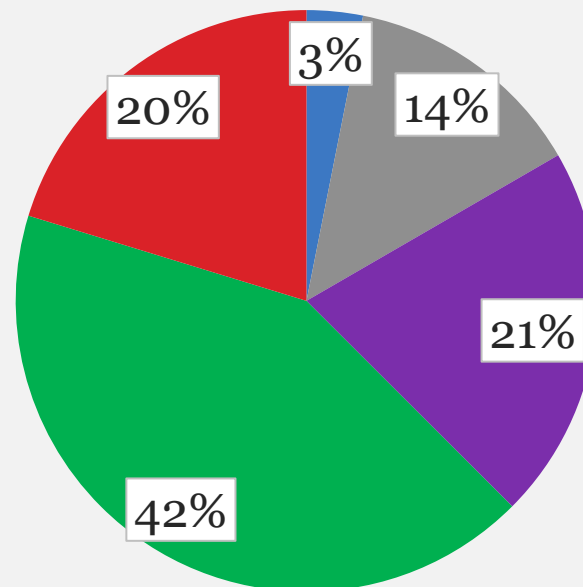

Male

Age

- ≤ 30
- 31 - 40
- 41 - 50
- 51 - 64
- ≥ 65

Active Self-Exclusion from Singapore Pools Online Betting

4,802
As of 31 Dec 21

Gender

85%
Male

Age

- ≤ 30
- 31 - 40
- 41 - 50
- 51 - 64
- ≥ 65

Active Casino Third Party Orders 6,439

consisting of

1,450 Exclusion Order

4,989 Visit Limit

As of 31 Dec 21

Ethnicity

93%
Chinese

Gender

72%
Male

Age

- ≤ 30
- 31 - 40
- 41 - 50
- 51 - 64
- ≥ 65

Number of Individuals Who Sought Help with NCPG Helpline and Webchat

Number of Individuals Who Received Counselling*

**Includes cases seen at National Addictions Management Service (IMH) and NCPG's appointed agencies, excludes other community agencies that offer gambling addiction recovery support*