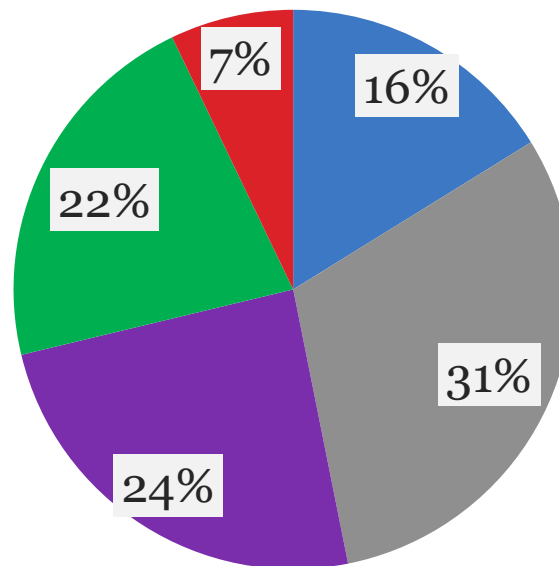

2,879
As of 31 Dec 21

Ethnicity

Gender

Active Jackpot Machine Room Self- Exclusion

4,878

As of 31 Dec 21

Gender

81%

Male

Age

- ≤ 30
- 31 - 40
- 41 - 50
- 51 - 64
- ≥ 65

Active Self-Exclusion from Singapore Pools Online Betting

4,802
As of 31 Dec 21

Gender

85%
Male

Age

- ≤ 30
- 31 - 40
- 41 - 50
- 51 - 64
- ≥ 65

Active Casino Third Party Orders 6,439

consisting of

1,450 Exclusion Order

4,989 Visit Limit

As of 31 Dec 21

Ethnicity

93%
Chinese