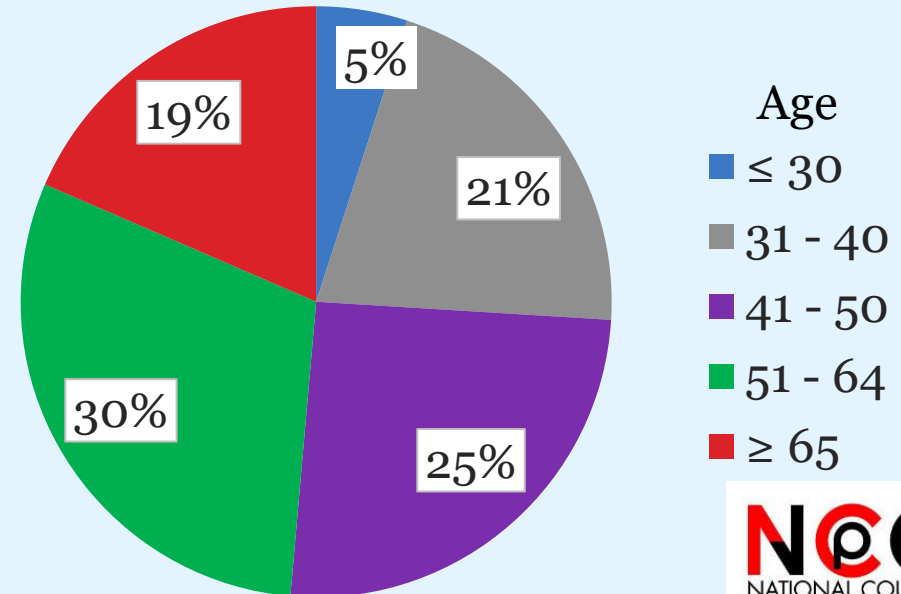

Active Casino Family Exclusion orders

3,049
As of 31 Dec 21

Ethnicity

85%
Chinese

Gender

77%
Male

Active Casino
Family
Exclusion:

3,049

As of
31 Dec 21

WHO APPLIED FOR FAMILY EXCLUSION?

Active Casino Self- Exclusion

*Singaporeans &
Permanent Residents*

28,079

As of 31 Dec 21

Ethnicity

90%
Chinese