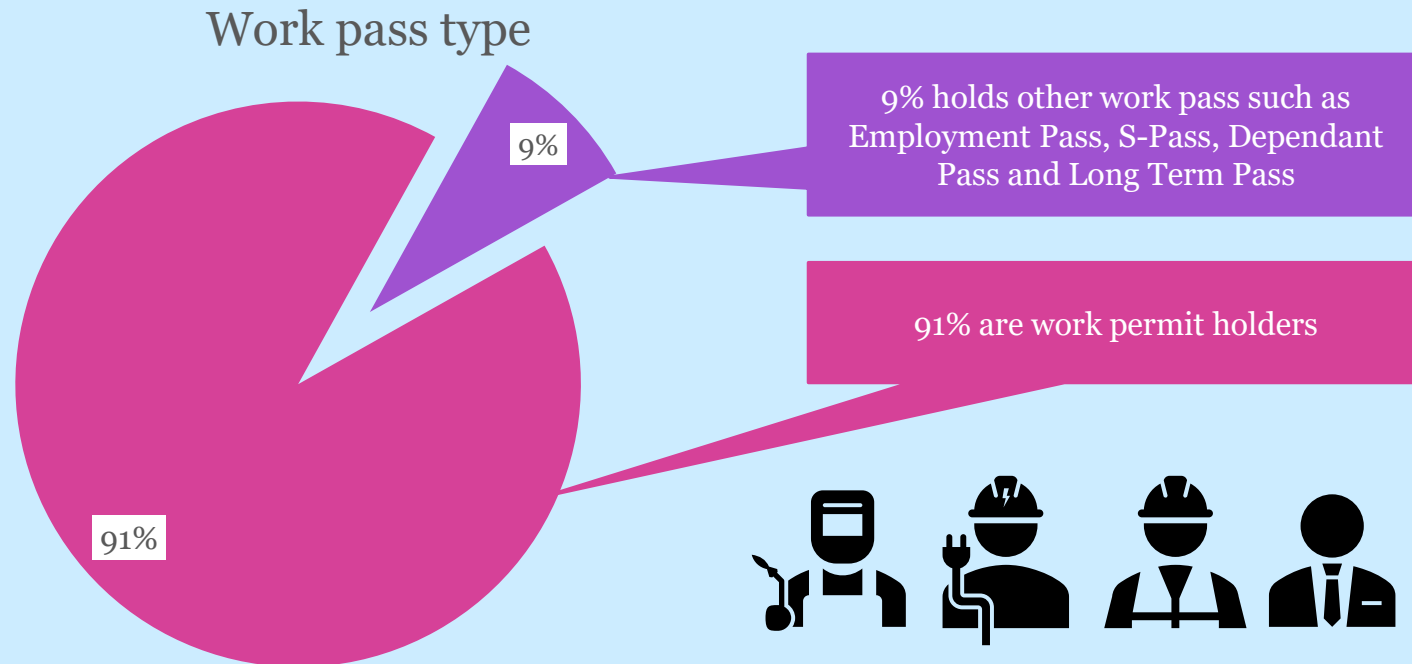

Gender

73%

Male

Casino Self-Exclusion Applications

(Singaporeans & Permanent Residents)

Casino Self-Exclusion (Foreigners)

144,635 foreigners with an active work pass are on Casino Self-Exclusion.

Active Casino Voluntary Visit Limit