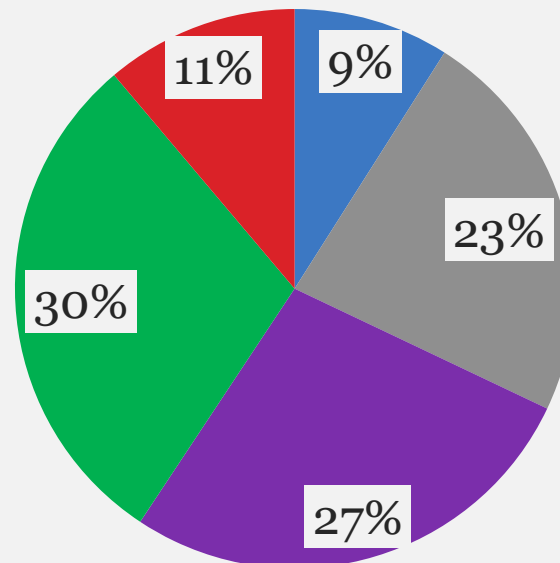

Active Casino Family Exclusion orders

3,049
As of 31 Dec 21

Ethnicity

85%
Chinese

Gender

77%
Male

Active Casino
Family
Exclusion:

3,049

As of
31 Dec 21

WHO APPLIED FOR FAMILY EXCLUSION?

Active Casino Self- Exclusion

*Singaporeans &
Permanent Residents*

28,079

As of 31 Dec 21

Ethnicity

90%
Chinese

Gender

73%

Male

Casino Self-Exclusion Applications

(Singaporeans & Permanent Residents)

Casino Self-Exclusion (Foreigners)

144,635 foreigners with an active work pass are on Casino Self-Exclusion.

Active Casino Voluntary Visit Limit