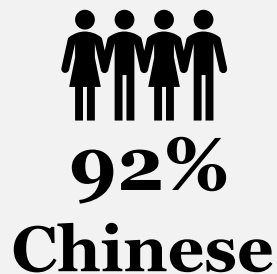

Active Casino Voluntary Visit Limit

2,879
As of 31 Dec 21

Ethnicity