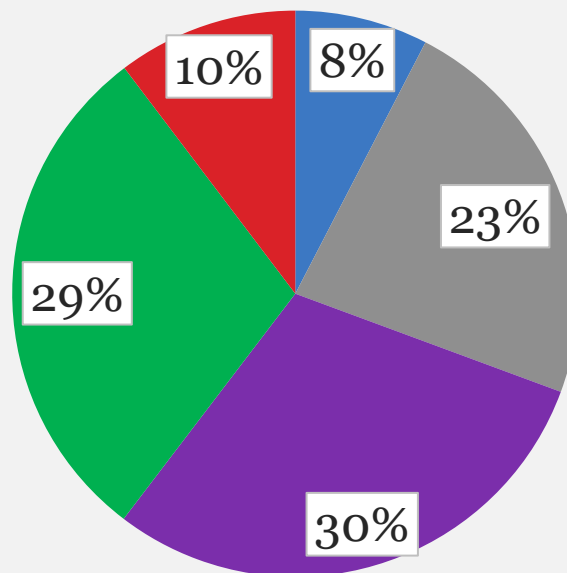

As of
31 Dec 21

WHO APPLIED FOR FAMILY EXCLUSION?

Active Casino Self- Exclusion

*Singaporeans &
Permanent Residents*

28,079

As of 31 Dec 21

Ethnicity

90%
Chinese

Gender

73%

Male

Casino Self-Exclusion Applications

(Singaporeans & Permanent Residents)

Casino Self-Exclusion (Foreigners)

144,635 foreigners with an active work pass are on Casino Self-Exclusion.

Active Casino Voluntary Visit Limit

2,879
As of 31 Dec 21

Ethnicity

Gender

Active Jackpot Machine Room Self- Exclusion

4,878

As of 31 Dec 21

Gender

81%