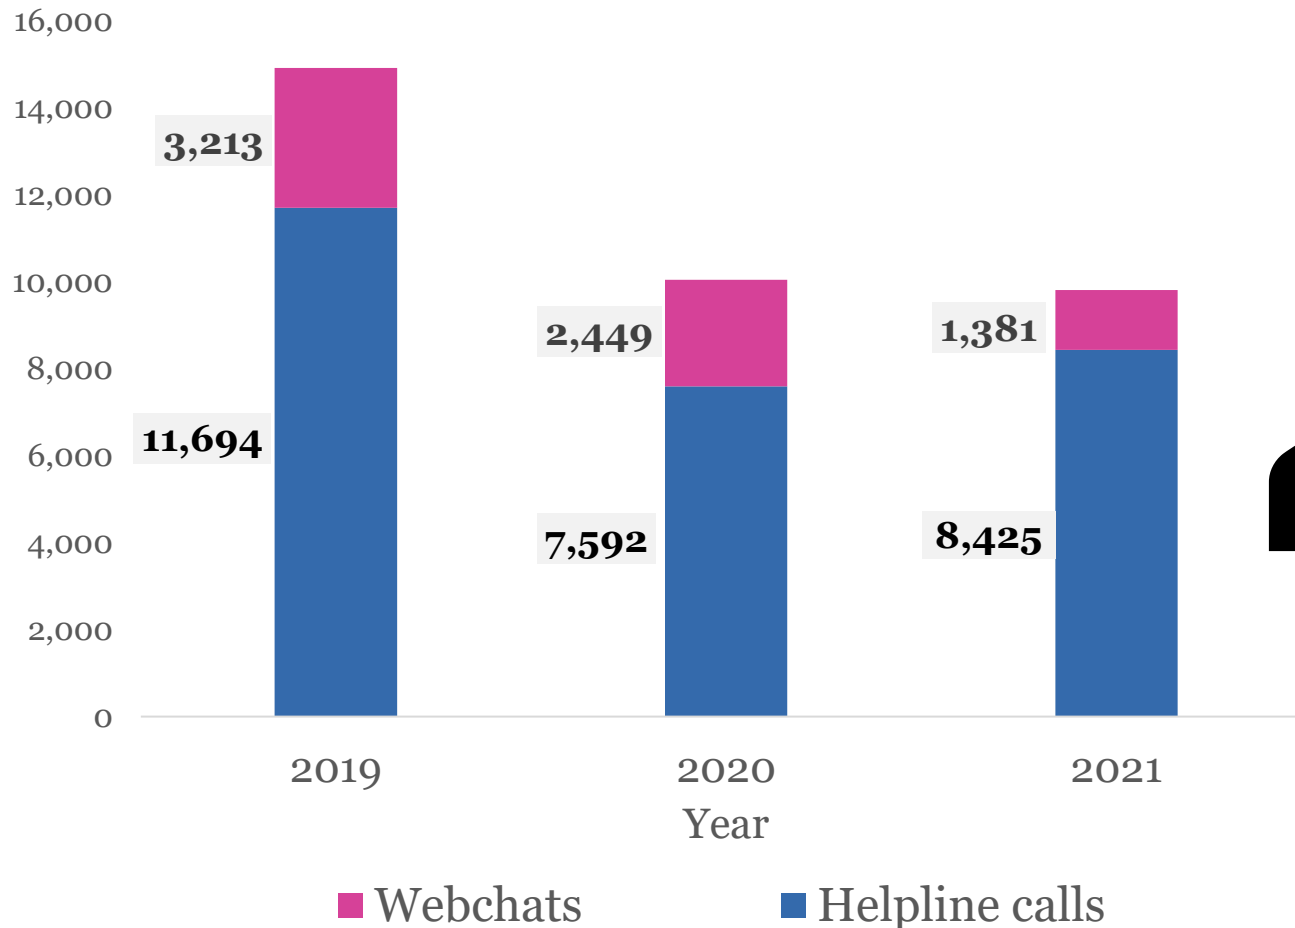

Male

Age

- ≤ 30
- 31 - 40
- 41 - 50
- 51 - 64
- ≥ 65

Active Self-Exclusion from Singapore Pools Online Betting

4,802
As of 31 Dec 21

Gender

85%
Male

Age

- ≤ 30
- 31 - 40
- 41 - 50
- 51 - 64
- ≥ 65

Active Casino Third Party Orders 6,439

consisting of

1,450 Exclusion Order

4,989 Visit Limit

As of 31 Dec 21

Ethnicity

93%
Chinese

Gender

72%
Male

Age

- ≤ 30
- 31 - 40
- 41 - 50
- 51 - 64
- ≥ 65

Number of Individuals Who Sought Help with NCPG Helpline and Webchat

Number of Individuals Who Received Counselling*

**Includes cases seen at National Addictions Management Service (IMH) and NCPG's appointed agencies, excludes other community agencies that offer gambling addiction recovery support*