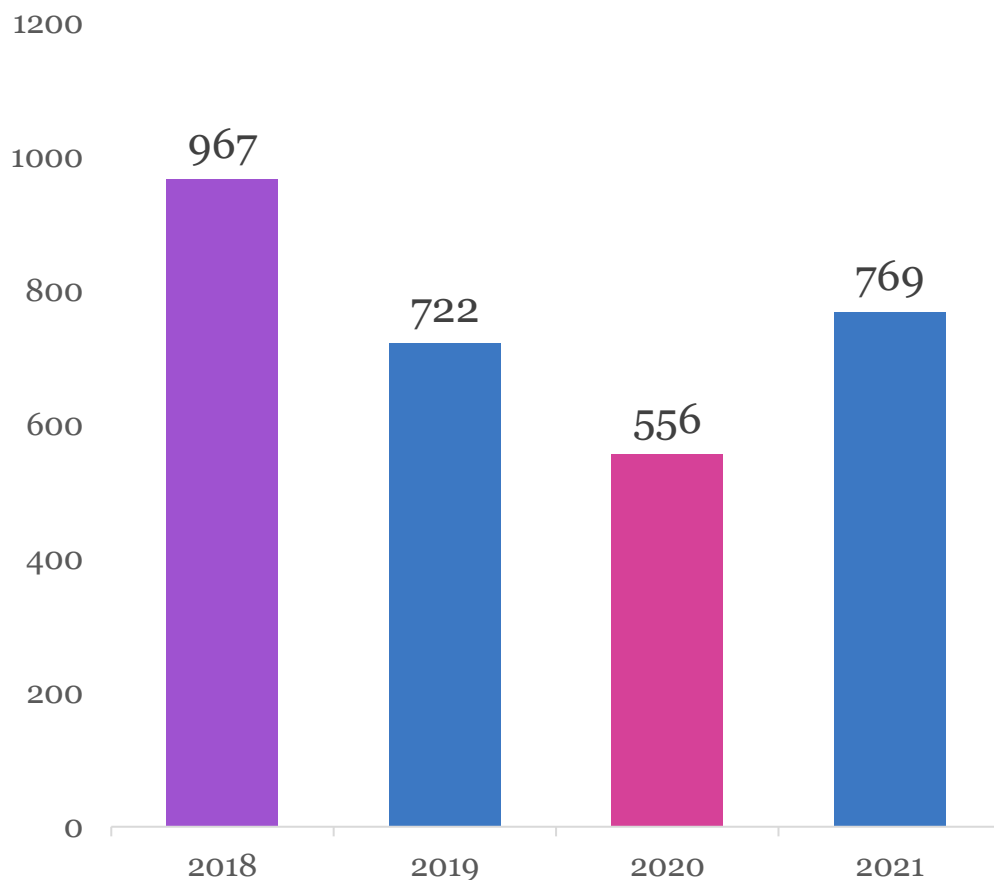

Male

Age

- ≤ 30
- 31 - 40
- 41 - 50
- 51 - 64
- ≥ 65

Active Self-Exclusion from Singapore Pools Online Betting

4,802
As of 31 Dec 21

Gender

85%
Male

Age

- ≤ 30
- 31 - 40
- 41 - 50
- 51 - 64
- ≥ 65

Active Casino Third Party Orders 6,439

consisting of

1,450 Exclusion Order

4,989 Visit Limit

As of 31 Dec 21

Ethnicity

93%
Chinese

Gender

72%
Male

Age

- ≤ 30
- 31 - 40
- 41 - 50
- 51 - 64
- ≥ 65

Number of Individuals Who Sought Help with NCPG Helpline and Webchat

Number of Individuals Who Received Counselling*

**Includes cases seen at National Addictions Management Service (IMH) and NCPG's appointed agencies, excludes other community agencies that offer gambling addiction recovery support*