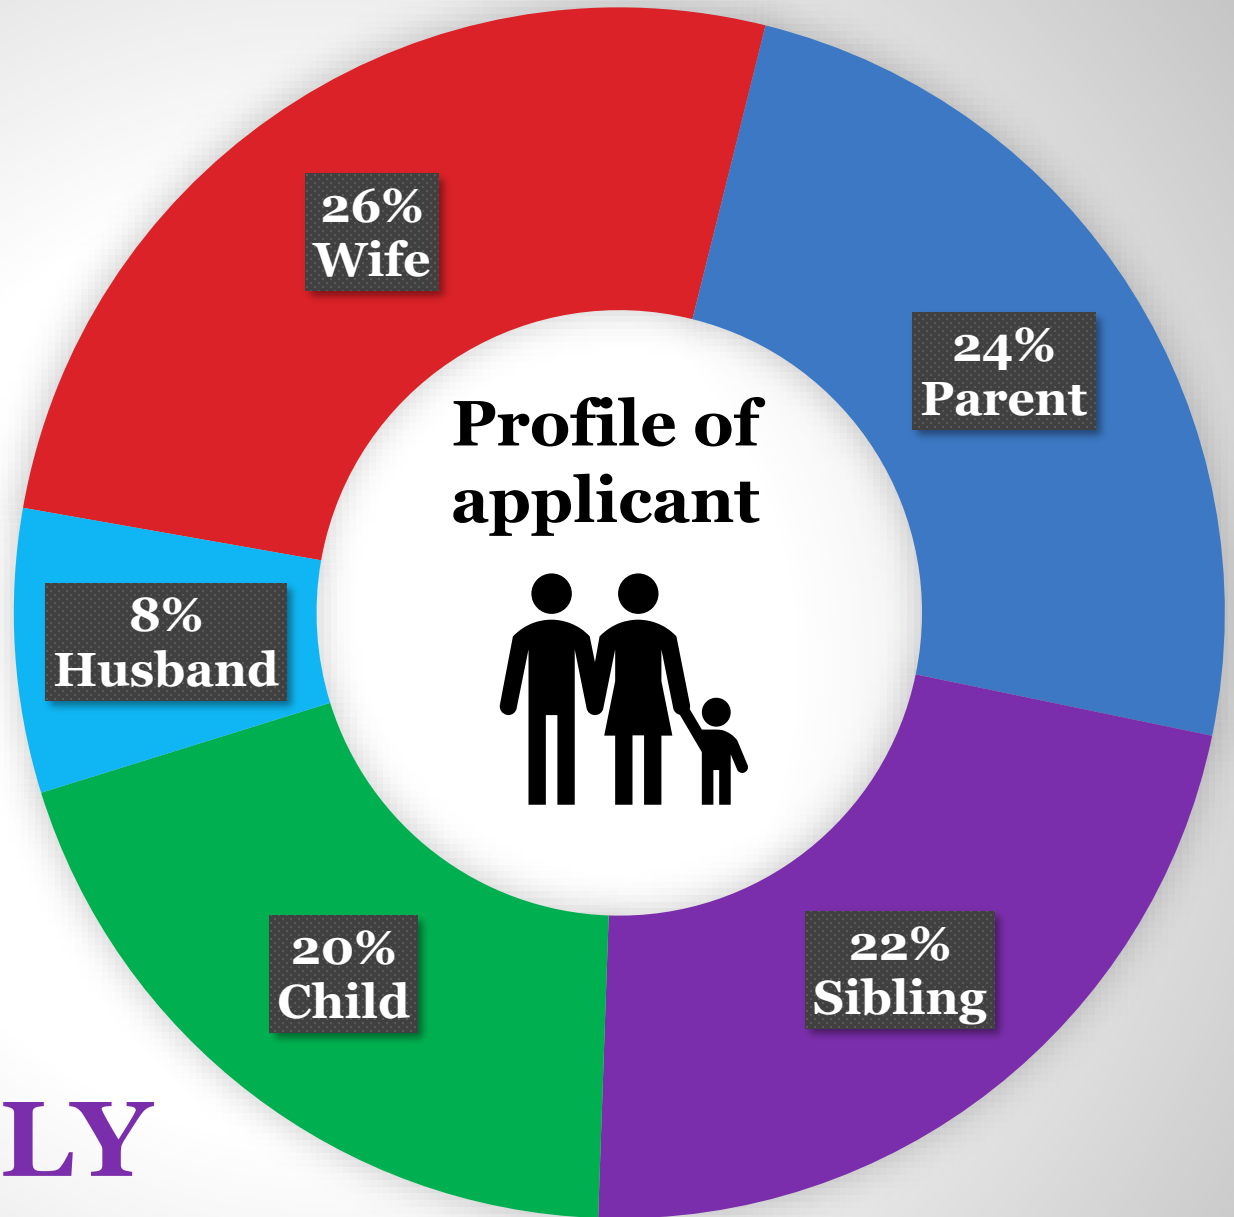

Active Casino Family Exclusion orders

3,049
As of 31 Dec 21

Ethnicity

85%
Chinese

Gender

77%
Male

Active Casino
Family
Exclusion:

3,049

As of
31 Dec 21

WHO APPLIED FOR FAMILY EXCLUSION?

Active Casino Self- Exclusion

*Singaporeans &
Permanent Residents*

28,079

As of 31 Dec 21

Ethnicity

90%
Chinese