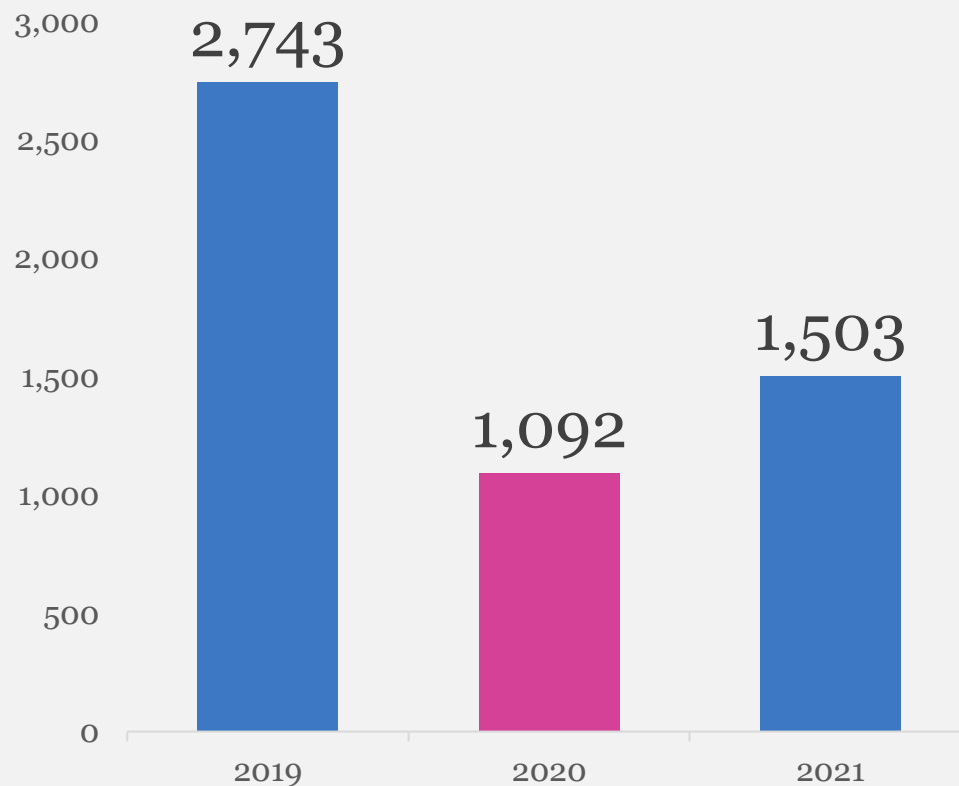

As of
31 Dec 21

WHO APPLIED FOR FAMILY EXCLUSION?

Active Casino Self- Exclusion

*Singaporeans &
Permanent Residents*

28,079

As of 31 Dec 21

Ethnicity

90%
Chinese

Gender

73%

Male

Casino Self-Exclusion Applications

(Singaporeans & Permanent Residents)

Casino Self-Exclusion (Foreigners)

144,635 foreigners with an active work pass are on Casino Self-Exclusion.

Active Casino Voluntary Visit Limit

2,879
As of 31 Dec 21

Ethnicity

Gender

Active Jackpot Machine Room Self- Exclusion

4,878

As of 31 Dec 21

Gender

81%

Male

Age

- ≤ 30
- 31 - 40
- 41 - 50
- 51 - 64
- ≥ 65

Active Self-Exclusion from Singapore Pools Online Betting

4,802
As of 31 Dec 21

Gender

85%
Male

Age