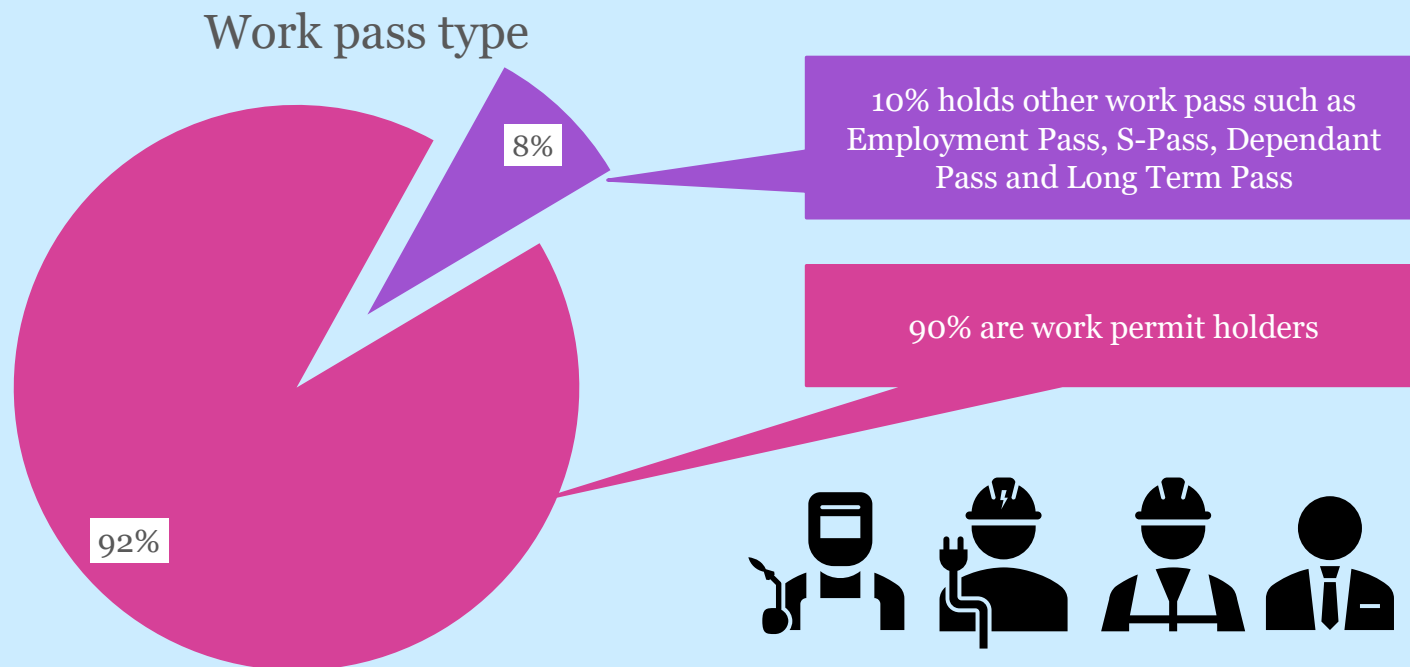

73%
Male

- Age
- ≤ 30
 - 31 - 40
 - 41 - 50
 - 51 - 64
 - ≥ 65

Casino Self-Exclusion Applications

(Singaporeans & Permanent Residents)

Casino Self-Exclusion (Foreigners)

150,442 foreigners with an active work pass are on Casino Self-Exclusion.

Active Casino Voluntary Visit Limit

2,694
As of 31 Dec 20

Ethnicity

Gender

Active Jackpot Machine Room Self- Exclusion

3,895
As of 31 Dec 20

Gender

81%
Male

Active Self-Exclusion from Singapore Pools Online Betting

4,011
As of 31 Dec 20

Gender

85%
Male

Age

- ≤ 30
- 31 - 40
- 41 - 50
- 51 - 64
- ≥ 65

Active Casino Third Party Orders 6,184

consisting of