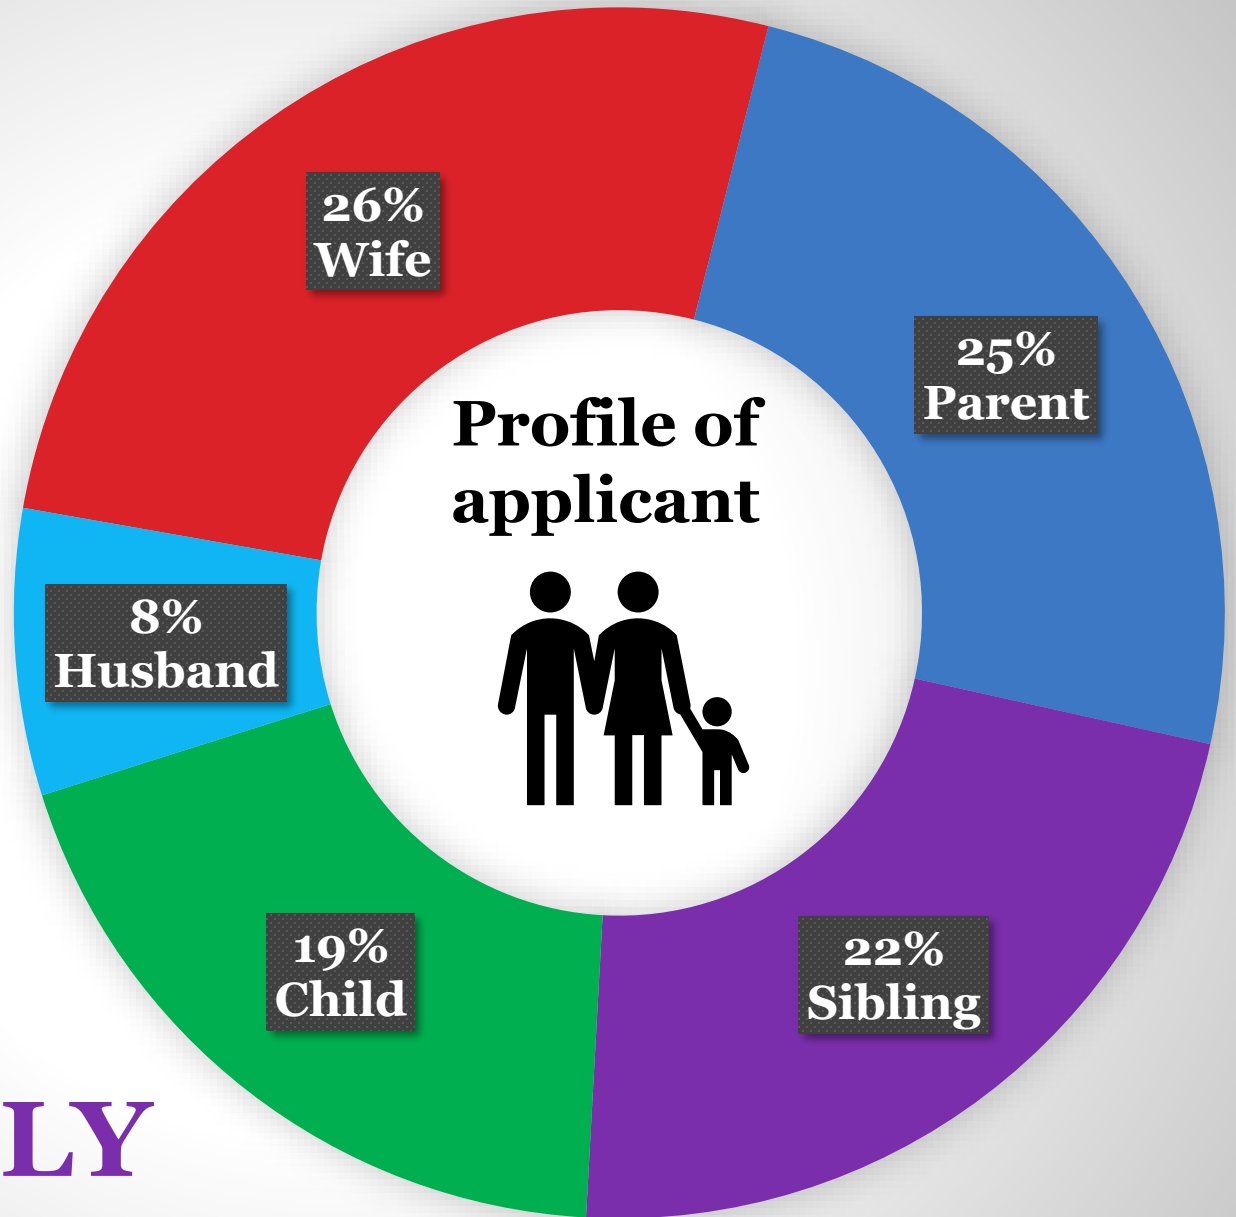

Active Casino Family Exclusion orders

2,929
As of 31 Dec 20

Ethnicity

86%
Chinese

Gender

77%
Male

Active Casino
Family
Exclusion:

2,929

As of
31 Dec 20

WHO APPLIED FOR FAMILY EXCLUSION?

Active Casino Self- Exclusion

*Singaporeans &
Permanent Residents*

27,548
As of 31 Dec 20

Ethnicity

90%
Chinese

Gender

73%
Male

- Age
- ≤ 30
 - 31 - 40
 - 41 - 50
 - 51 - 64
 - ≥ 65

Casino Self-Exclusion Applications

(Singaporeans & Permanent Residents)

Casino Self-Exclusion (Foreigners)

150,442 foreigners with an active work pass are on Casino Self-Exclusion.

1,358 Exclusion Order

4,826 Visit Limit

As of 31 Dec 20

Ethnicity

93%
Chinese

Gender

72%
Male

Age