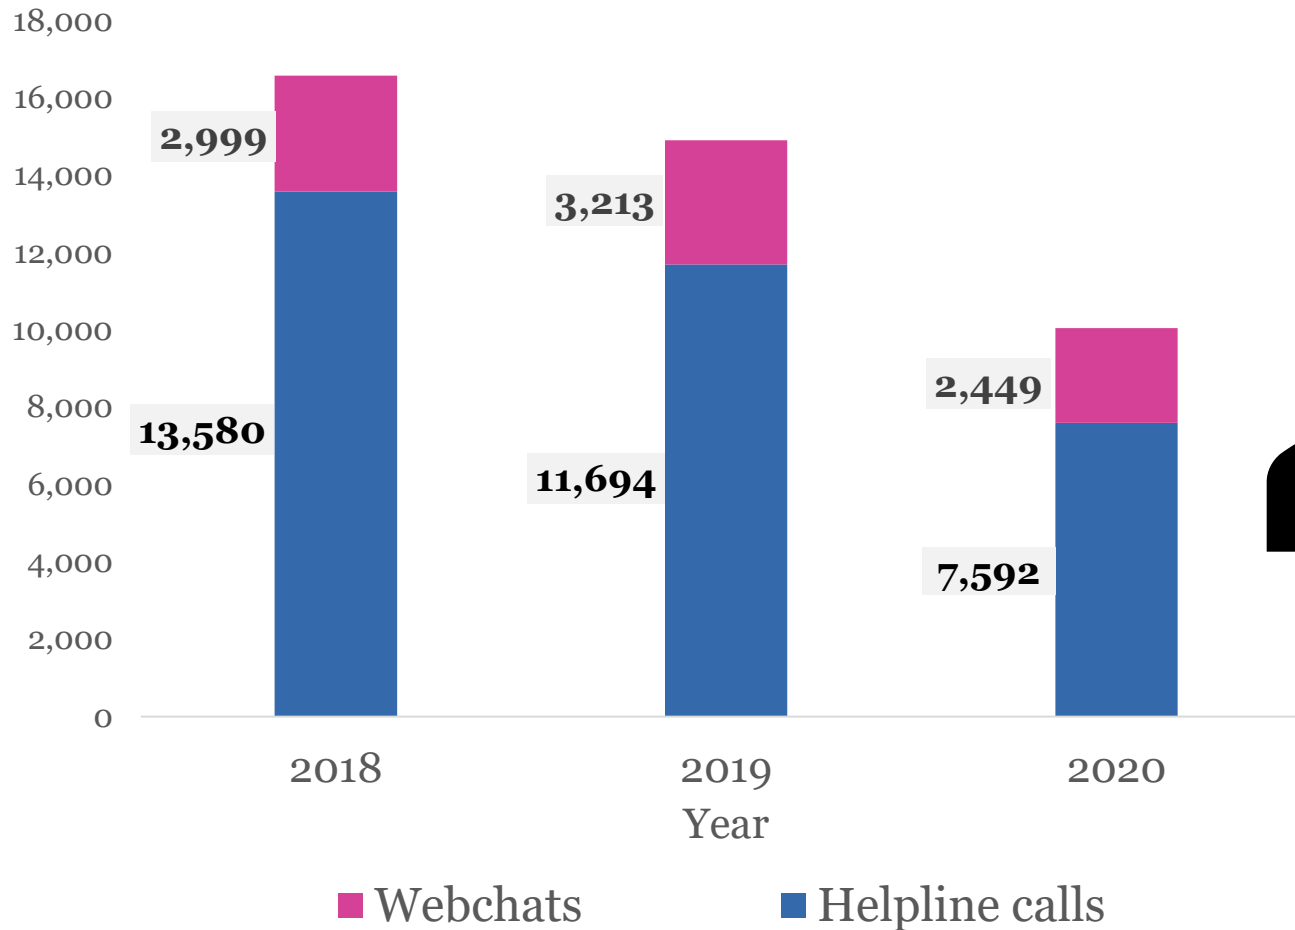

Number of Individuals Who Sought Help with NCPG Helpline and Webchat