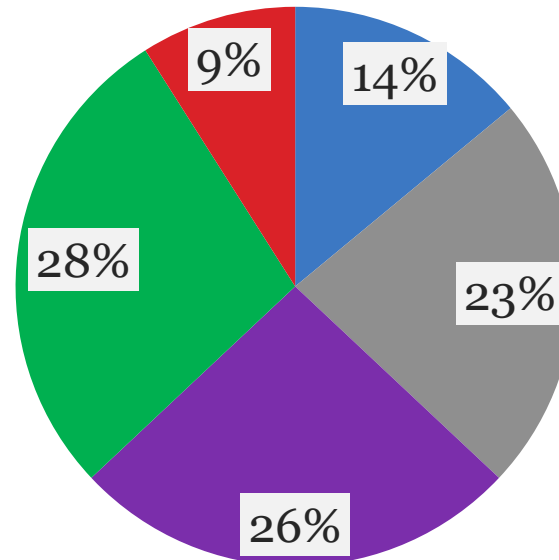

73%
Male

- Age
- ≤ 30
 - 31 - 40
 - 41 - 50
 - 51 - 64
 - ≥ 65

Casino Self-Exclusion Applications

(Singaporeans & Permanent Residents)

Casino Self-Exclusion (Foreigners)

150,442 foreigners with an active work pass are on Casino Self-Exclusion.

Active Casino Voluntary Visit Limit

2,694
As of 31 Dec 20

Ethnicity

Gender

Active Jackpot Machine Room Self- Exclusion

3,895
As of 31 Dec 20

Gender

81%
Male

Active Self-Exclusion from Singapore Pools Online Betting

4,011
As of 31 Dec 20

Gender

85%
Male

Age

- ≤ 30
- 31 - 40
- 41 - 50
- 51 - 64
- ≥ 65

Active Casino Third Party Orders 6,184

consisting of

1,358 Exclusion Order

4,826 Visit Limit

As of 31 Dec 20

Ethnicity

93%
Chinese

Gender

72%
Male

Age