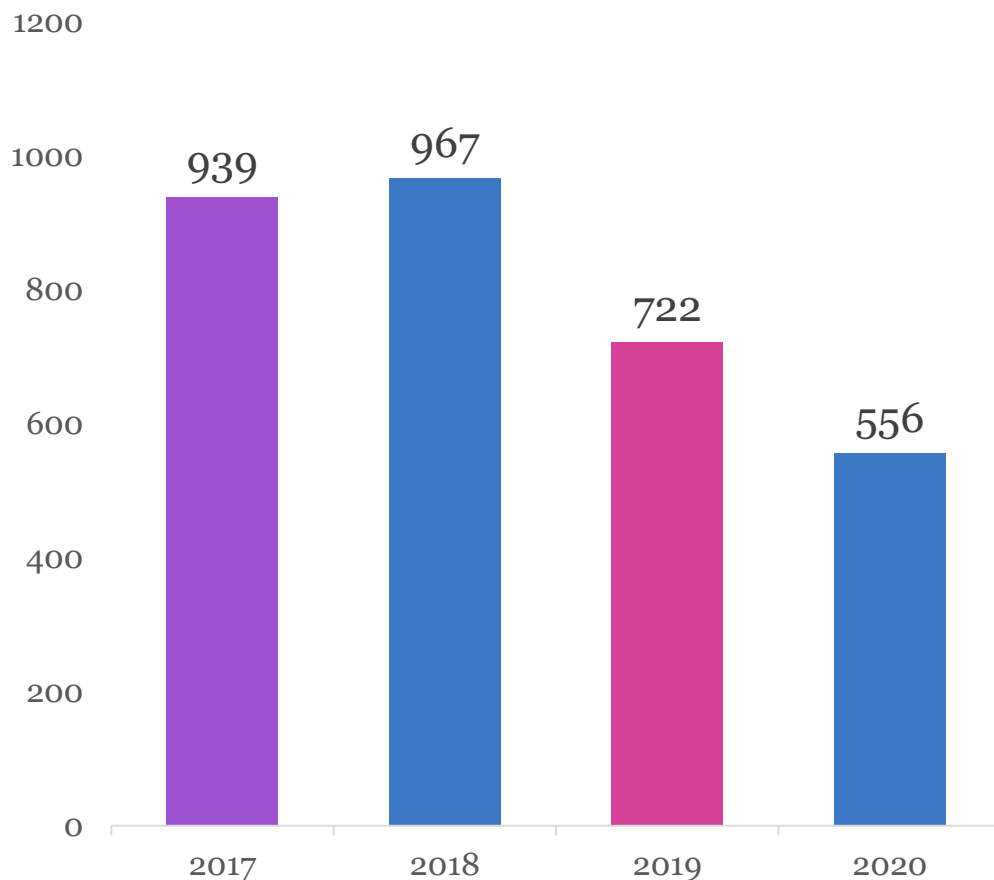

Number of Individuals Who Received Counselling*

*Includes cases seen at National Addictions Management Service (IMH) and NCPG's appointed agencies, excludes other community agencies that offer gambling addiction recovery support