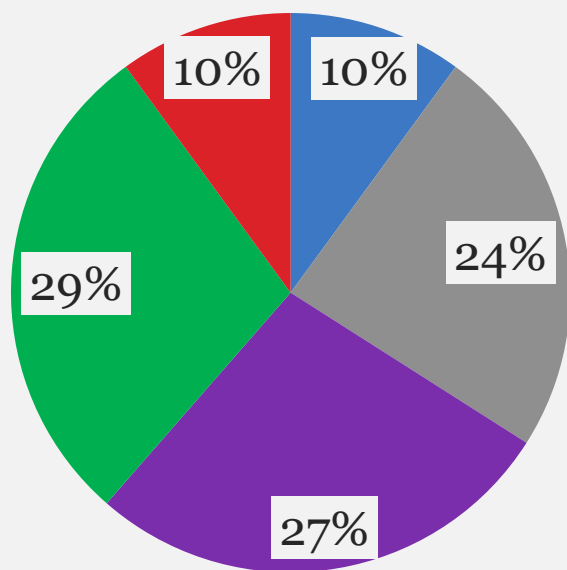

Active Casino Family Exclusion orders

2,929
As of 31 Dec 20

Ethnicity

86%
Chinese

Gender

77%
Male

Active Casino
Family
Exclusion:

2,929

As of
31 Dec 20

WHO APPLIED FOR FAMILY EXCLUSION?

Active Casino Self- Exclusion

*Singaporeans &
Permanent Residents*

27,548
As of 31 Dec 20

Ethnicity

90%
Chinese

Gender

73%
Male

- Age
- ≤ 30
 - 31 - 40
 - 41 - 50
 - 51 - 64
 - ≥ 65

Casino Self-Exclusion Applications

(Singaporeans & Permanent Residents)

Casino Self-Exclusion (Foreigners)

150,442 foreigners with an active work pass are on Casino Self-Exclusion.