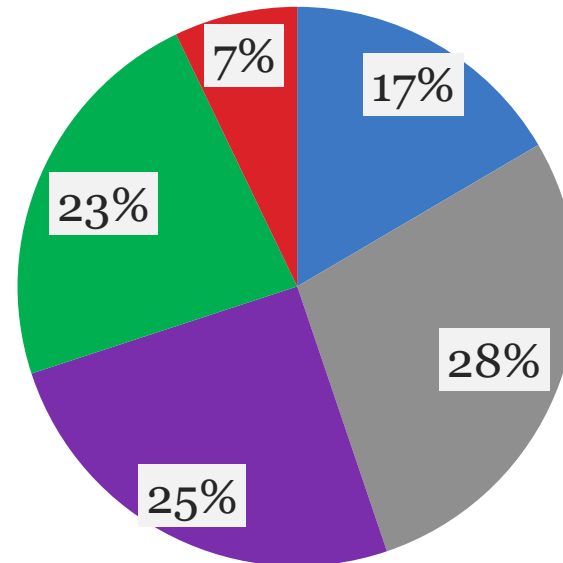

73%
Male

- Age
- ≤ 30
 - 31 - 40
 - 41 - 50
 - 51 - 64
 - ≥ 65

Casino Self-Exclusion Applications

(Singaporeans & Permanent Residents)

Casino Self-Exclusion (Foreigners)

150,442 foreigners with an active work pass are on Casino Self-Exclusion.

Active Casino Voluntary Visit Limit

2,694
As of 31 Dec 20

Ethnicity

Gender

Active Jackpot Machine Room Self- Exclusion

3,895
As of 31 Dec 20

Gender

81%
Male

Active Self-Exclusion from Singapore Pools Online Betting

4,011
As of 31 Dec 20

Gender

85%
Male

Age

- ≤ 30
- 31 - 40
- 41 - 50
- 51 - 64
- ≥ 65

Active Casino Third Party Orders 6,184

consisting of

1,358 Exclusion Order

4,826 Visit Limit

As of 31 Dec 20

Ethnicity

93%
Chinese

Gender

72%
Male

Age