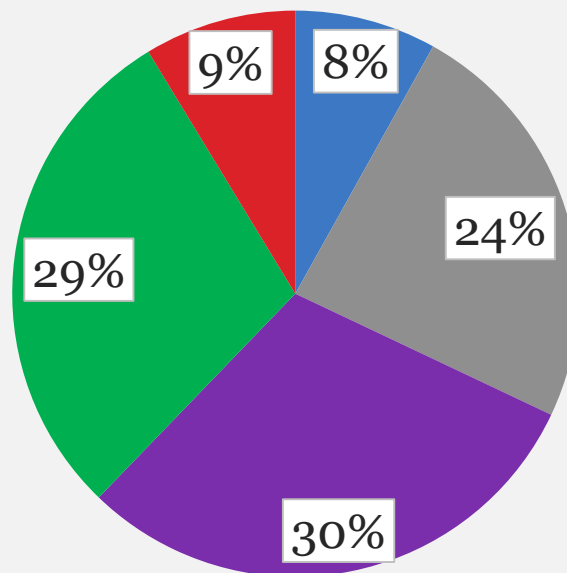

As of
31 Dec 20

WHO APPLIED FOR FAMILY EXCLUSION?

Active Casino Self- Exclusion

*Singaporeans &
Permanent Residents*

27,548
As of 31 Dec 20

Ethnicity

90%
Chinese

Gender

73%
Male

- Age
- ≤ 30
 - 31 - 40
 - 41 - 50
 - 51 - 64
 - ≥ 65

Casino Self-Exclusion Applications

(Singaporeans & Permanent Residents)

Casino Self-Exclusion (Foreigners)

150,442 foreigners with an active work pass are on Casino Self-Exclusion.

Active Casino Voluntary Visit Limit

2,694
As of 31 Dec 20

Ethnicity

Gender

Active Jackpot Machine Room Self- Exclusion

3,895
As of 31 Dec 20

Gender

81%
Male

Active Self-Exclusion from Singapore Pools Online Betting

4,011
As of 31 Dec 20

Gender

85%
Male

Age

- ≤ 30
- 31 - 40
- 41 - 50
- 51 - 64
- ≥ 65

Active Casino Third Party Orders 6,184

consisting of