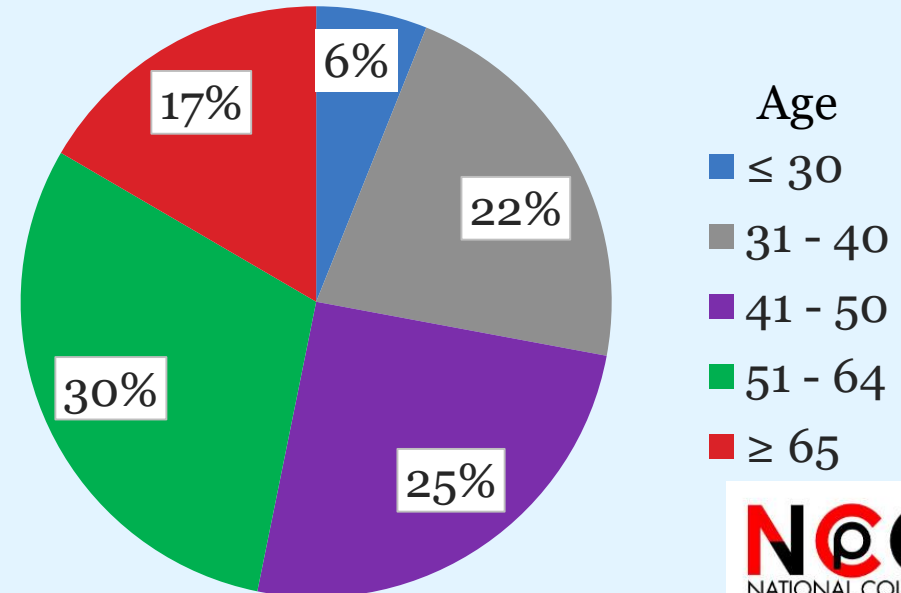

Active Casino Family Exclusion orders

2,929
As of 31 Dec 20

Ethnicity

86%
Chinese

Gender

77%
Male

Active Casino
Family
Exclusion:

2,929

As of
31 Dec 20

WHO APPLIED FOR FAMILY EXCLUSION?

Active Casino Self- Exclusion

*Singaporeans &
Permanent Residents*

27,548
As of 31 Dec 20

Ethnicity

90%
Chinese

Gender

73%
Male

- Age
- ≤ 30
 - 31 - 40
 - 41 - 50
 - 51 - 64
 - ≥ 65

Casino Self-Exclusion Applications

(Singaporeans & Permanent Residents)

Casino Self-Exclusion (Foreigners)

150,442 foreigners with an active work pass are on Casino Self-Exclusion.