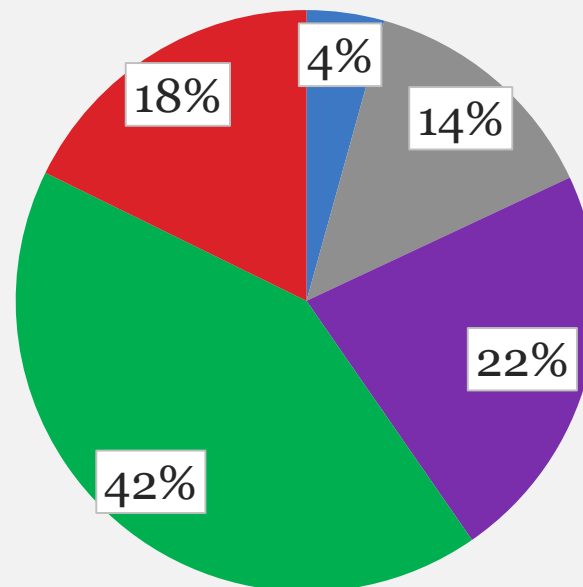

Active Self-Exclusion from Singapore Pools Online Betting

4,011
As of 31 Dec 20

Gender

85%
Male

Age

- ≤ 30
- 31 - 40
- 41 - 50
- 51 - 64
- ≥ 65

Active Casino Third Party Orders 6,184

consisting of

1,358 Exclusion Order

4,826 Visit Limit

As of 31 Dec 20

Ethnicity

93%
Chinese

Gender

72%
Male

Age

- ≤ 30
- 31 - 40
- 41 - 50
- 51 - 64
- ≥ 65

Number of Individuals Who Sought Help with NCPG Helpline and Webchat

Number of Individuals Who Received Counselling*

**Includes cases seen at National Addictions Management Service (IMH) and NCPG's appointed agencies, excludes other community agencies that offer gambling addiction recovery support*