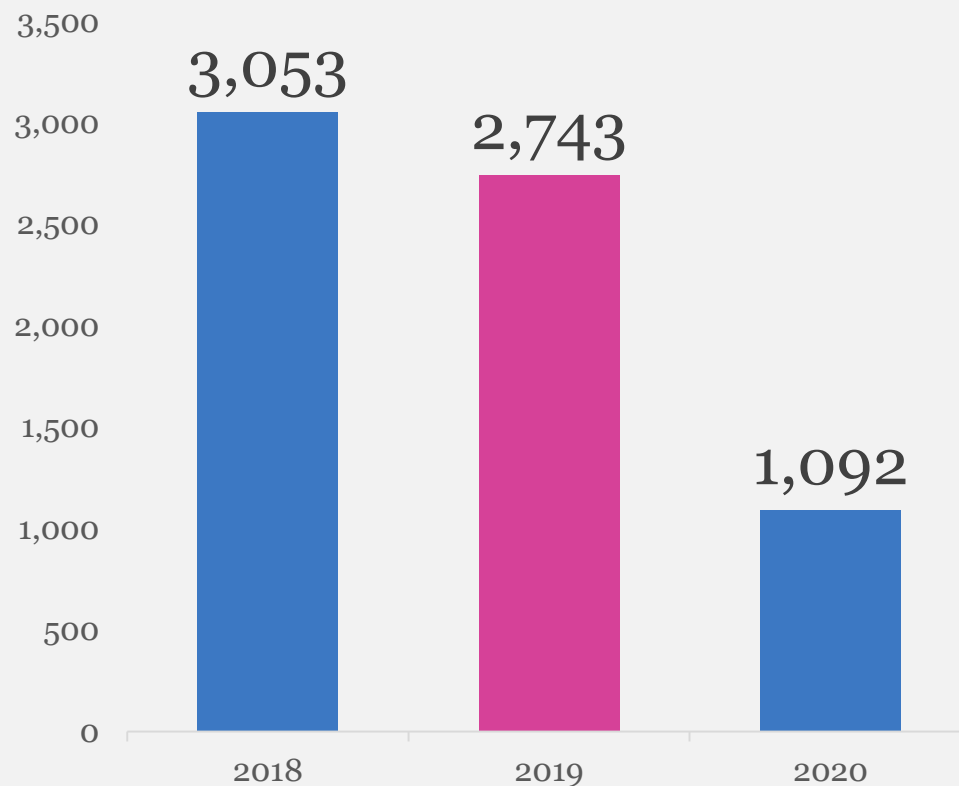

As of
31 Dec 20

WHO APPLIED FOR FAMILY EXCLUSION?

Active Casino Self- Exclusion

*Singaporeans &
Permanent Residents*

27,548
As of 31 Dec 20

Ethnicity

90%
Chinese

Gender

73%
Male

- Age
- ≤ 30
 - 31 - 40
 - 41 - 50
 - 51 - 64
 - ≥ 65

Casino Self-Exclusion Applications

(Singaporeans & Permanent Residents)

Casino Self-Exclusion (Foreigners)

150,442 foreigners with an active work pass are on Casino Self-Exclusion.

1,358 Exclusion Order

4,826 Visit Limit

As of 31 Dec 20

Ethnicity

93%
Chinese

Gender

72%
Male

Age